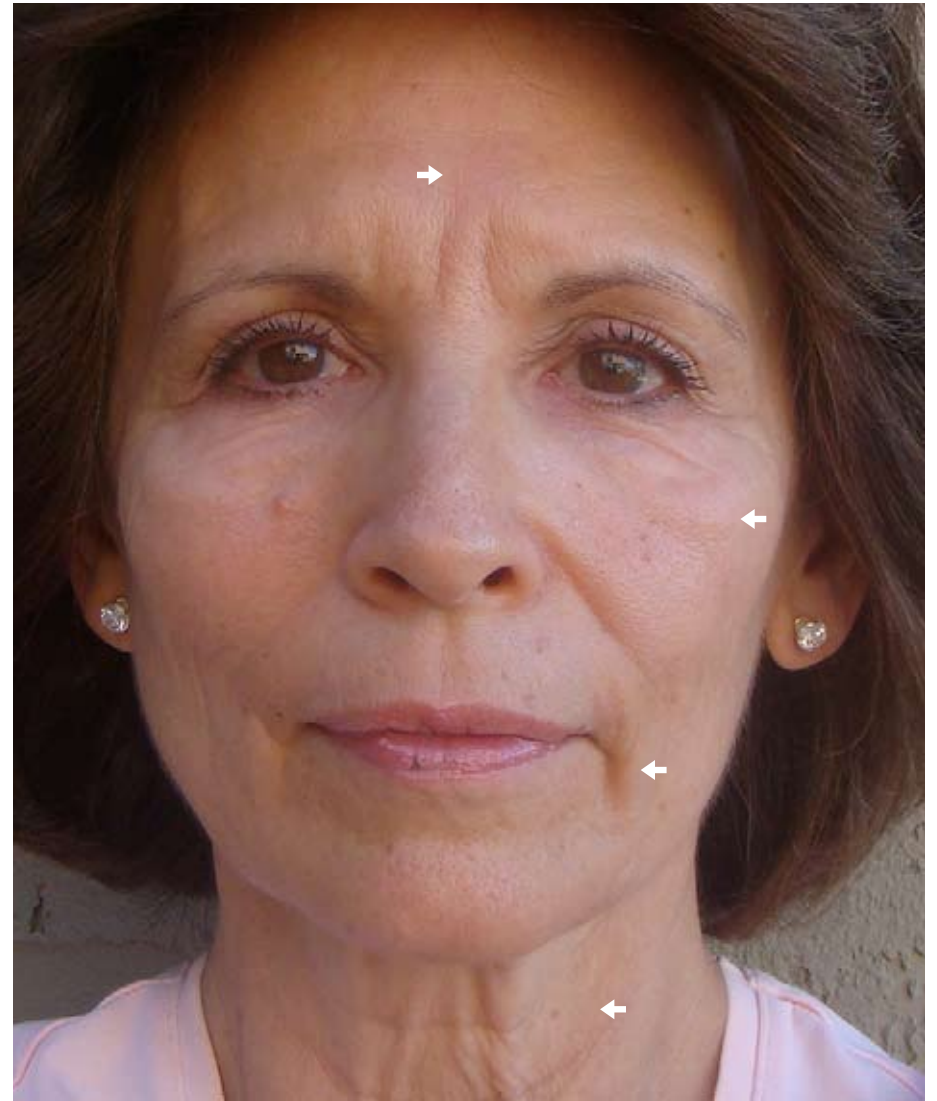

BEFORE

AFTER

(After 70 days usage of ageLOC Transformation twice daily and the ageLOC Galvanic Spa and Facial Gels twice per week)