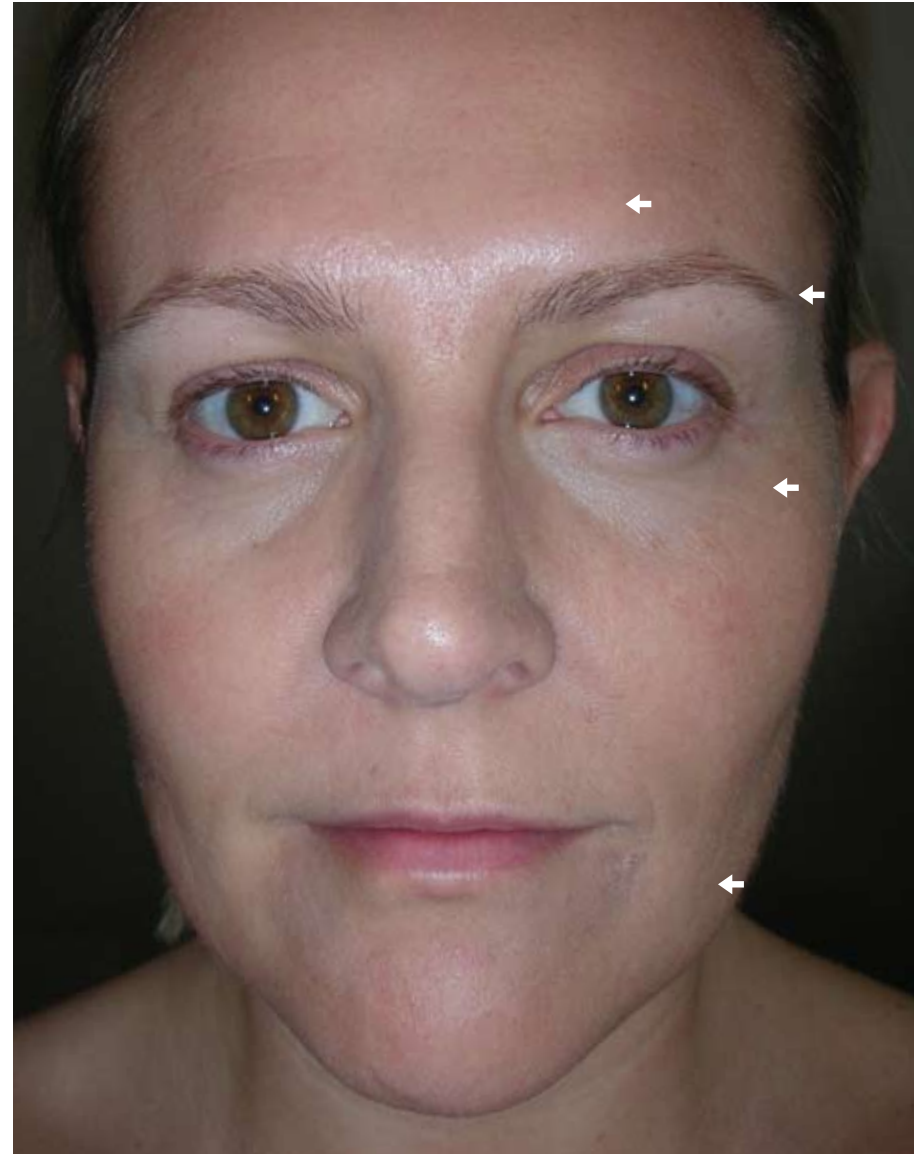

BEFORE

AFTER

(After 90 days, twice daily usage of ageLOC Transformation and twice per week usage of the ageLOC Galvanic Spa and ageLOC Facial Gels)